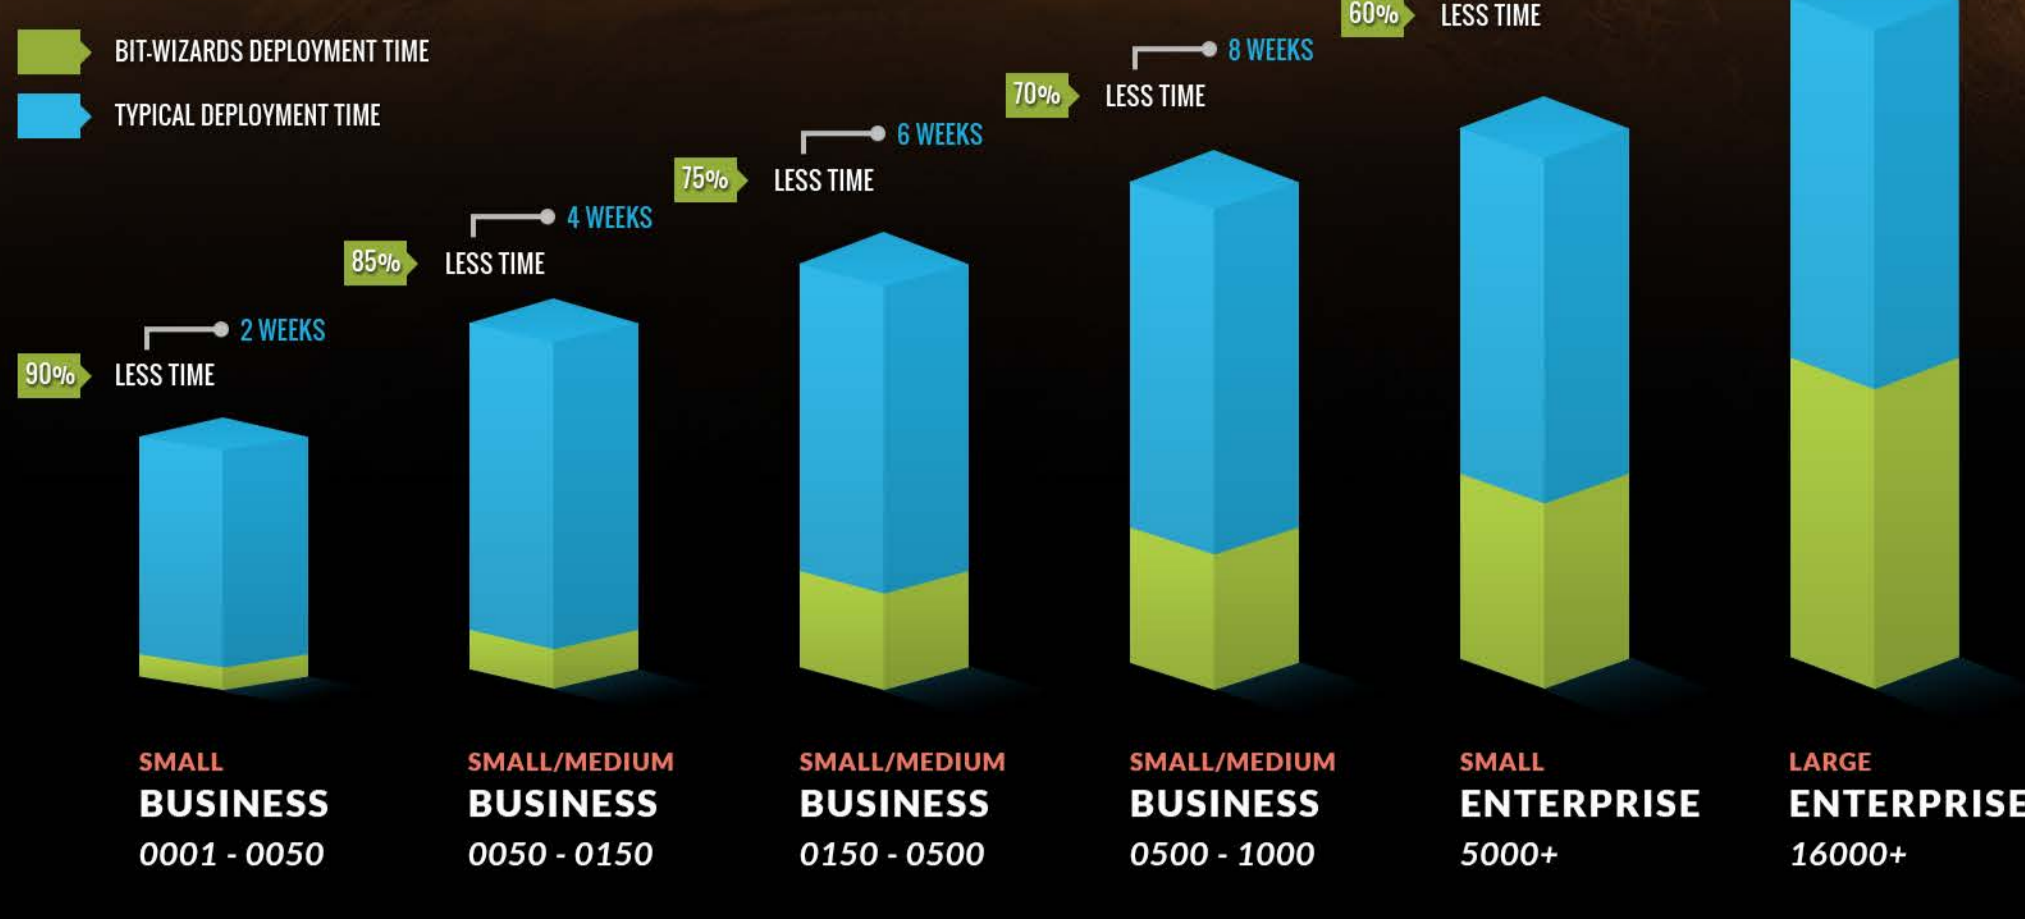

SIMPLEMENTATION

YOUR Office365 MIGRATION WITH BIT-WIZARDS

sim·ple·men·ta·tion
/s, impləmenˈtāSH(ə)n/ = The act of putting into effect an IT solution without it becoming a pain in the butt.

ANY SIZE COMPANY

We have mastered the migration process. Where does your company fit into the timeline?

EXECUTION MODEL

- 1 Onboard
- 2 Plan
- 3 Assess Environment
- 4 Migrate
- 5 Manage
- 6 Remediate Issues
- 7 Set Up

COMPANY SIZE IN USERS